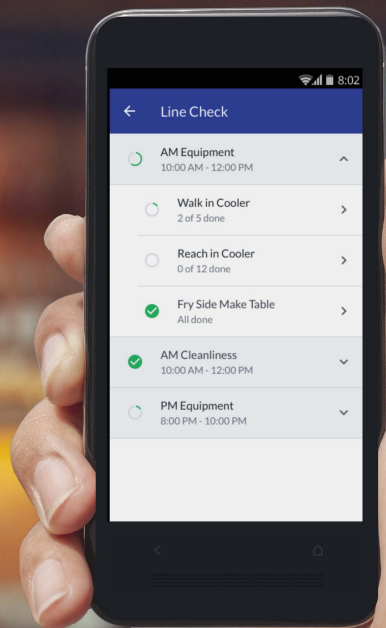

Optional Features

POWERFUL TECHNOLOGY TO ENHANCE RESTAURANT PROCEDURES

Optional modules provide unique back of house functionality to address specific restaurant needs.

Premium Add-Ons

KEEP THINGS RUNNING SMOOTHLY